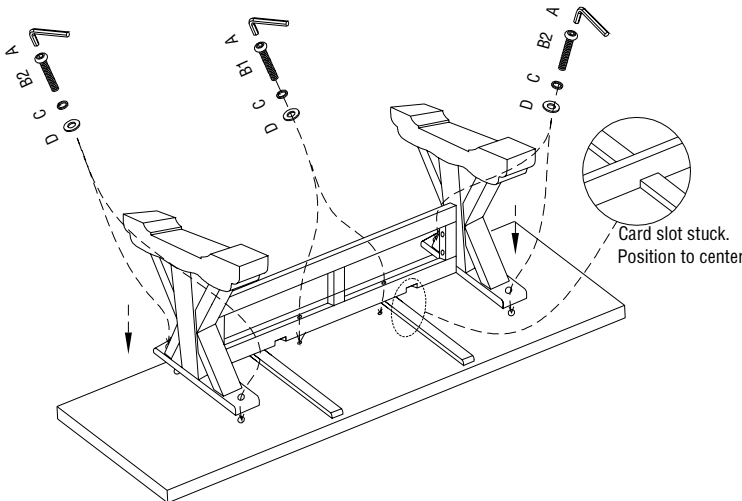

## ITEM NO.: 24558

PART LIST		
NO.	DESCRIPTION	QTY
1	Table top	1 pc
2	Trestle	2 pc
3	Trestle bar	1 pc

ITEM	PART NAME	QTY
A	Allen wrench 	1 pc
B1	Bolt (2.3") 	6 pcs
B2	Bolt (1.9") 	4 pcs
C	washer 	10 pcs
D	Lock washer 	10 pcs

**Step 1:** Use (B)(C)(D) to assemble the both trestle (2) and trestle bar(3),with wrench(A) lock Bolt (B),When assembling install all bolts before securing any one bolt.

**Step 2:** Assemble Base(2)+(3) to table top (1),Use (B)(C)(D).with wrench(A) lock Bolt (B) ,Then tight all bolts.