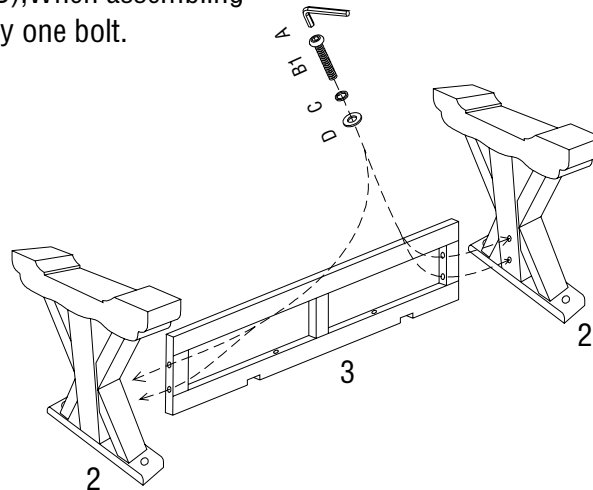

## ITEM NO.: 24558

PART LIST		
NO.	DESCRIPTION	QTY
1	Table top	1 pc
2	Trestle	2 pc
3	Trestle bar	1 pc

ITEM	PART NAME	QTY
A	Allen wrench 	1 pc
B1	Bolt (2.3") 	6 pcs
B2	Bolt (1.9") 	4 pcs
C	washer 	10 pcs
D	Lock washer 	10 pcs

**Step 1:** Use (B)(C)(D) to assemble the both trestle (2) and trestle bar(3),with wrench(A) lock Bolt (B),When assembling install all bolts before securing any one bolt.

**Step 2:** Assemble Base(2)+(3) to table top (1),Use (B)(C)(D).with wrench(A) lock Bolt (B) ,Then tight all bolts.