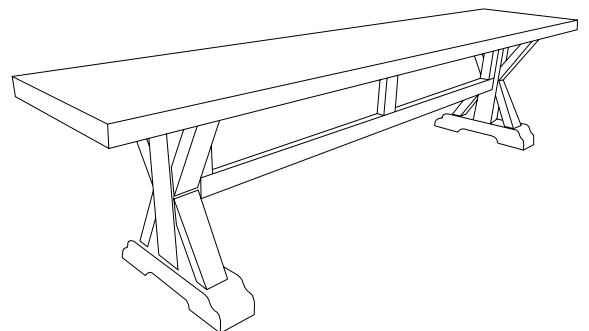

PO BOX 558/3325 GRASSY HILL RD. ROCKY MOUNT, VIRGINIA 24151

www.uttermost.com